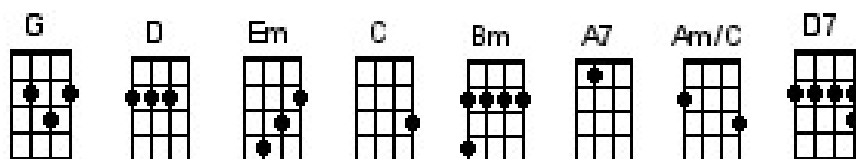

Meet Me On The Corner

Intro: [G] Hey Mr [D] Dreamseller [Em] where have you [D] been
Tell me [C] have you [D] dreams I can [G] see [D]

[G] Hey Mr [D] Dreamseller [Em] where have you [D] been
Tell me [C] have you [D] dreams I can [G] see [D]
I [C] came a-[D]-long just to [G] bring you this [Em] song
Can you [A7] spare one [D] dream for [G] me [D]

Chorus: [Am/C] Meet me on the corner when the [Bm] lights are coming on
And I'll be [G] there I [Bm] promise I'll be [Em] there
[Am/C] Down the empty streets we'll disa-[Bm]-ppear into the [Em] dawn
If you have [Am] dreams e-[C]-nough to [D] share [D7]