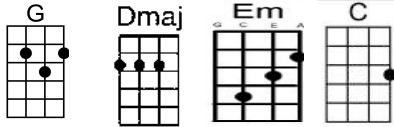

Wagon Wheel

Intro: [G] [D] [Em] [C] [G] [D] [C] [C]
[G] Headed down south to the [D] land of the pines
And I'm [Em] thumbin' my way into [C] North Caroline
[G] Starin' up the road and [D] pray to God I see [C] headlights
I [G] made it down the coast in [D] seventeen hours
[Em] Pickin' me a bouquet of [C] dogwood flowers
And I'm a [G] hopin' for Raleigh I can [D] see my baby to [C] night

Chorus: So [G] rock me mama like a [D] wagon wheel
[Em] Rock me mama any [C] way you feel
[G] Hey [D] mama [C] rock me [C]
[G] Rock me mama like the [D] wind and the rain
[Em] Rock me mama like a [C] south-bound train
[G] Hey [D] mama [C] rock me [G] [D] [Em] [C] [G] [D] [C] [C]

[G] Runnin' from the cold [D] up in New England
born [Em] to be a fiddler in an [C] old string band
[G] baby plays the guitar [D] I pick a banjo [C] now
The [G] North country winters keep a [D] gettin' me
Lost [Em] playin' poker so I [C] had to leave
[G] Ain't a turnin' back to [D] livin' that old life [C] no more

Repeat Chorus [G] [D] [Em] [C] [G] [D] [C] [C]

[G] Walkin' to the south [D] out of Roanoke
Caught a [Em] Philly trucker had a [C] nice long toke
[G] he's headed west from the [D] Cumberland Gap, to Johnson City [C] Tennessee
Gotta [G] get a move on [D] fit for the sun
[Em] I hear my baby call my name, I know [C] she's the only one
If [G] I die in Raleigh at [D] least I will die [C] free