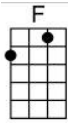

# This Train is Bound for Glory

Lead-Intro	Singer	Ukes
	Boys – Blue, Girls – Red, All - Black	

**Bob** [C] This train is [G7] bound for glory, this [C] train.

**Ukes**  
*All & Harmonica*

[C] This train is [G7] bound for glory, this [C] train.  
[C] This train is bound for glory, [G7] this train.  
[C] This train is bound for glory,  
[F] Don't carry nothing but the righteous and the holy.  
[C] This train is [G7] bound for glory, this [C] train.

**Ukes**  
*All*

[C] This train don't [G7] carry no gamblers, this [C] train;  
[C] This train don't carry no gamblers, this [G7] train;  
[C] This train don't carry no gamblers,  
[F] Liars, thieves, nor big shot rambles,  
[C] This train is [G7] bound for glory, this [C] train.

**Ukes**  
*No Banjos*

[C] This train is [G7] bound for glory, this [C] train.  
[C] This train is bound for glory, [G7] this train.  
[C] This train is bound for glory,  
[F] Don't carry nothing but the righteous and the holy.  
[C] This train is [G7] bound for glory, this [C] train.