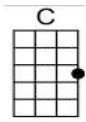

# I'm A Believer (C)

Intro:

[C]///[C]///

[C] I thought love was [G] only true in [C] fairy tales  
[C] Meant for someone [G] else but not for [C] me [C7]  
[F] Love was out to [C] get me  
[F] That's the way it [C] seemed.  
[F] Disappointment [C] haunted all my [G] dreams. **STOP**

**Chorus:** Then I saw her [C] face [F - C]  
Now I'm a bel[C]iever [F - C]  
Not a [C]trace [F - C]  
No doubt in my [C] mind [F - C]  
I'm in [C] love [F]  
I'm a be[C]liever!  
I couldn't [Bb] leave her if I [G] tried.[G7]

**Chorus:**

Instrumental

[C] I thought love was [G] only true in [C] fairy tales  
[C] Meant for someone [G] else but not for [C] me [C7]  
[F] Love was out to [C] get me  
[F] That's the way it [C] seemed.  
[F] Disappointment [C] haunted all my [G] dreams. **STOP**

**Chorus:**

Outro:

Yes I saw her [C] face [F - C]  
Now I'm a believer [F - C]  
Not a [C] trace [F - C]  
No doubt in my [C] mind [F - C]  
I'm a be[C]liever [F - C],  
I'm a be[C]liever [F - C],  
I'm a be[C]liever [F - C]