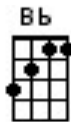

# I'm A Believer (C)

Intro:

[C]///[C]///

[C] I thought love was [G] only true in [C] fairy tales  
[C] Meant for someone [G] else but not for [C] me [C7]  
[F] Love was out to [C] get me  
[F] That's the way it [C] seemed.  
[F] Disappointment [C] haunted all my [G] dreams. **STOP**

**Chorus:** Then I saw her [C] face [F - C]  
Now I'm a bel[C]iever [F - C]  
Not a [C]trace [F - C]  
No doubt in my [C] mind [F - C]  
I'm in [C] love [F]  
I'm a be[C]liever!  
I couldn't [Bb] leave her if I [G] tried.[G7]

**Chorus:**

Instrumental

[C] I thought love was [G] only true in [C] fairy tales  
[C] Meant for someone [G] else but not for [C] me [C7]  
[F] Love was out to [C] get me  
[F] That's the way it [C] seemed.  
[F] Disappointment [C] haunted all my [G] dreams. **STOP**