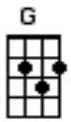

# I'm A Believer (C)

Intro:

[C]///[C]///

[C] I thought love was [G] only true in [C] fairy tales  
[C] Meant for someone [G] else but not for [C] me [C7]  
[F] Love was out to [C] get me  
[F] That's the way it [C] seemed.  
[F] Disappointment [C] haunted all my [G] dreams. **STOP**

**Chorus:** Then I saw her [C] face [F - C]  
Now I'm a bel[C]iever [F - C]  
Not a [C]trace [F - C]  
No doubt in my [C] mind [F - C]  
I'm in [C] love [F]  
I'm a be[C]liever!  
I couldn't [Bb] leave her if I [G] tried.[G7]

**Chorus:**

Instrumental

[C] I thought love was [G] only true in [C] fairy tales  
[C] Meant for someone [G] else but not for [C] me [C7]  
[F] Love was out to [C] get me  
[F] That's the way it [C] seemed.  
[F] Disappointment [C] haunted all my [G] dreams. **STOP**